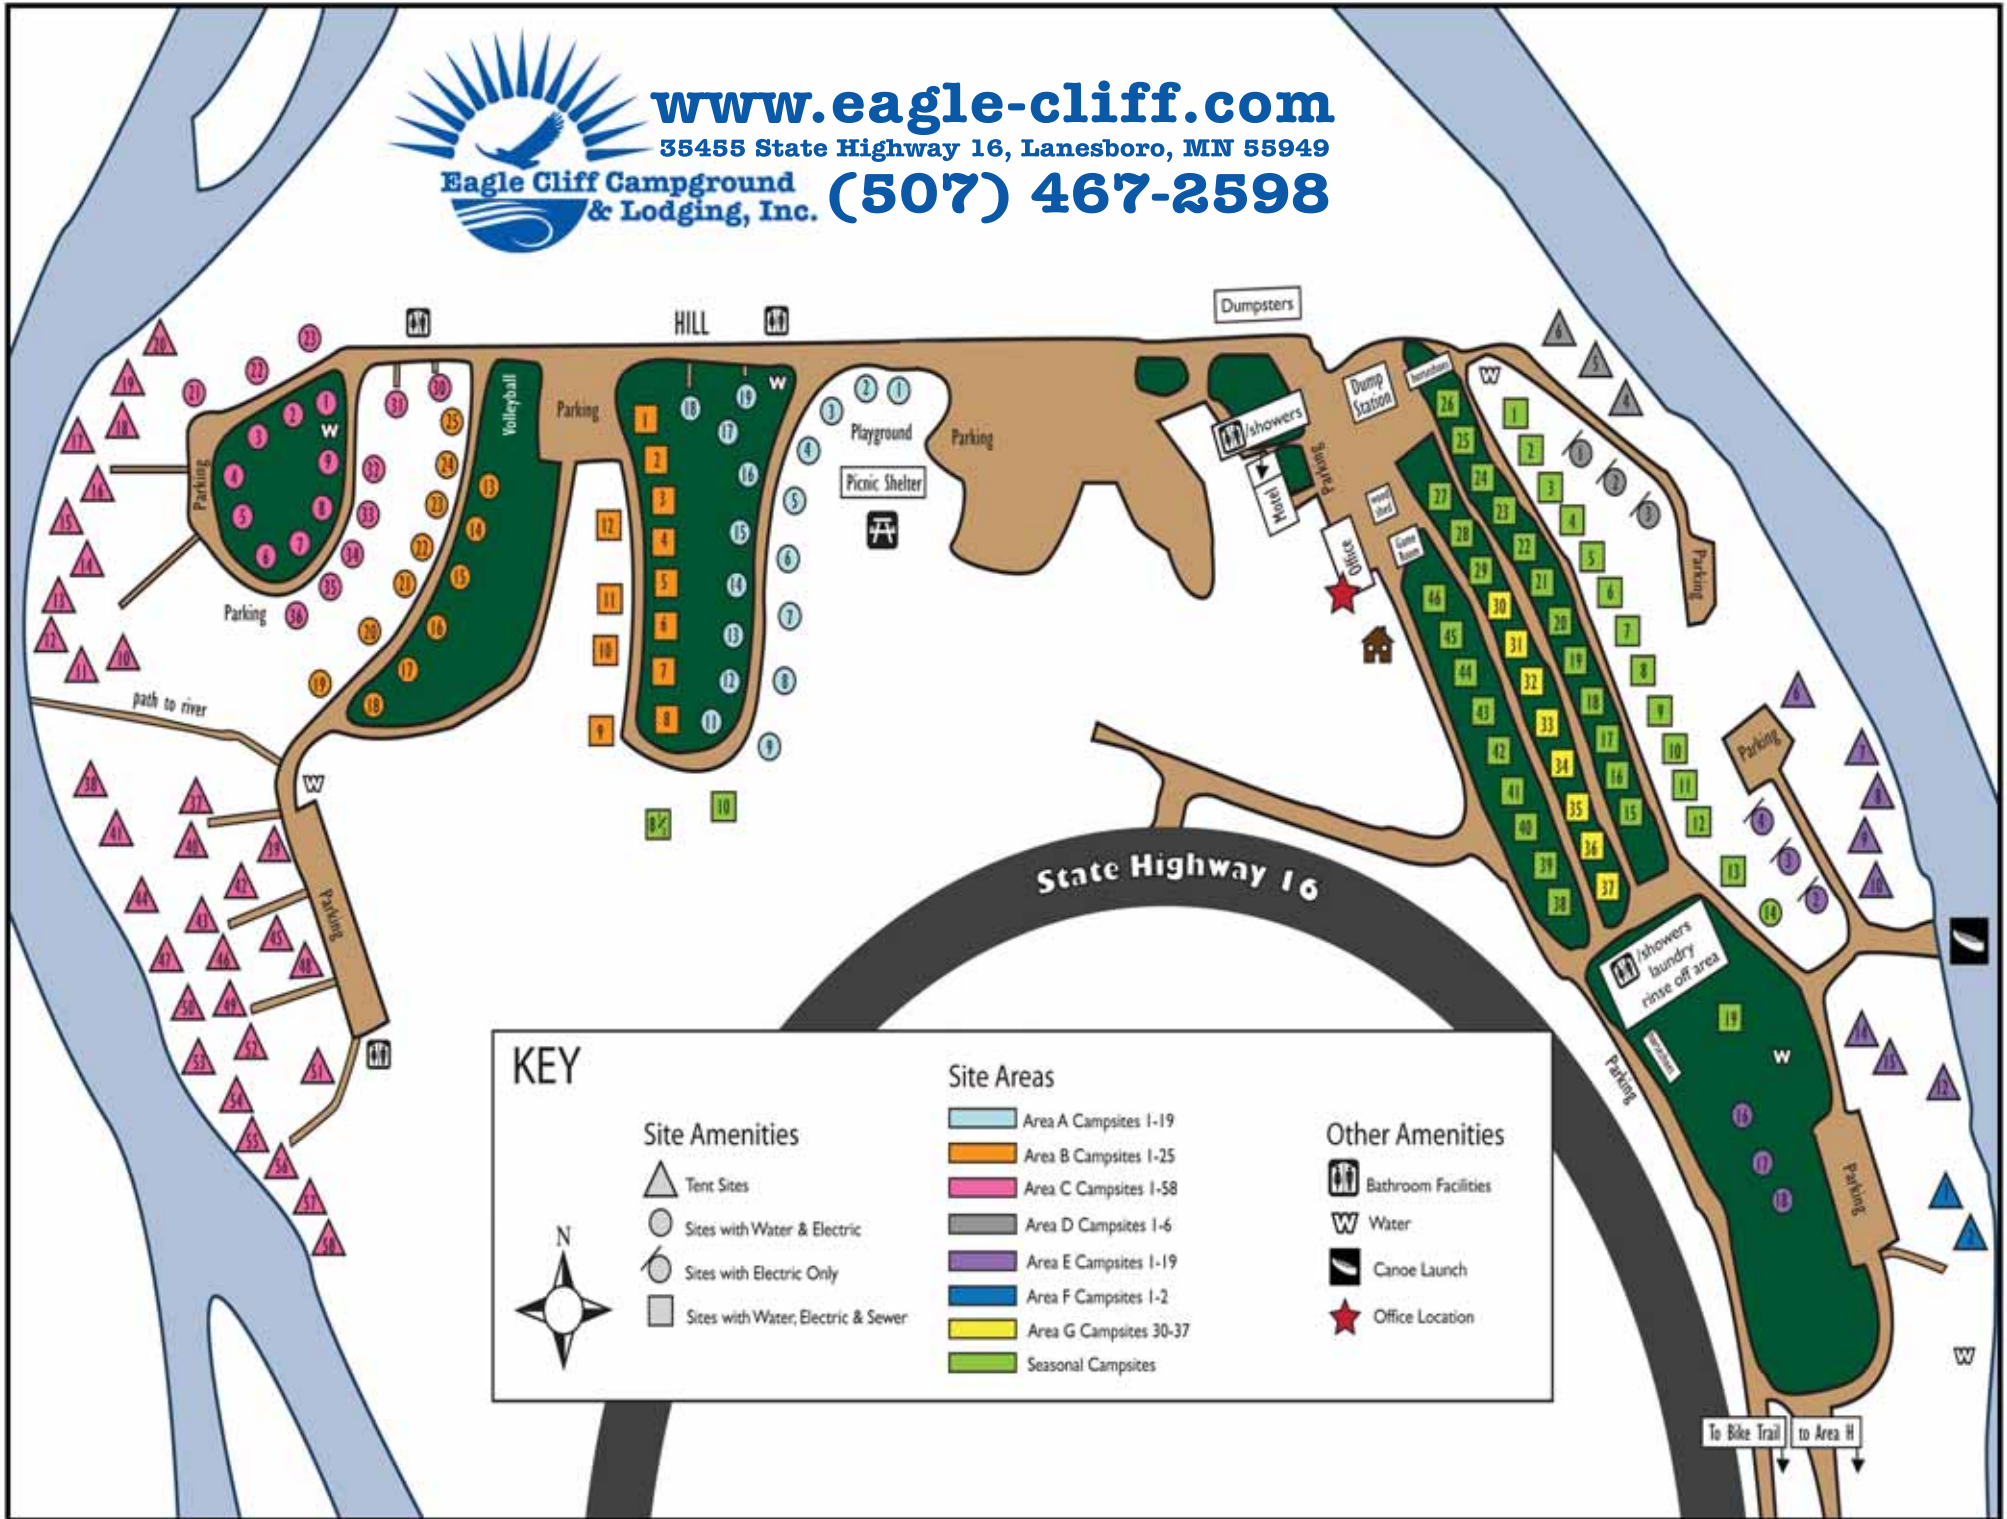

www.eagle-cliff.com

35455 State Highway 16, Lanesboro, MN 55949

Eagle Cliff Campground & Lodging, Inc. (507) 467-2598

KEY

Site Amenities	Site Areas	Other Amenities
▲ Tent Sites	Area A Campsites 1-19	♿ Bathroom Facilities
○ Sites with Water & Electric	Area B Campsites 1-25	W Water
○ Sites with Electric Only	Area C Campsites 1-58	🚣 Canoe Launch
□ Sites with Water, Electric & Sewer	Area D Campsites 1-6	★ Office Location
	Area E Campsites 1-19	
	Area F Campsites 1-2	
	Area G Campsites 30-37	
	Seasonal Campsites	